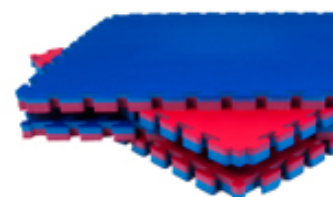

Europe, USA Certificate:

High Density Taekwondo Floor Mat: