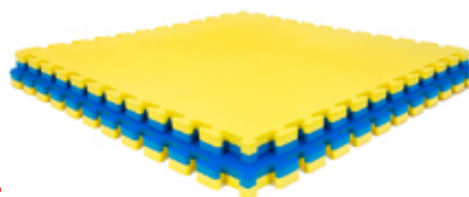

Europe, USA Certificate:

High Density Taekwondo Floor Mat: