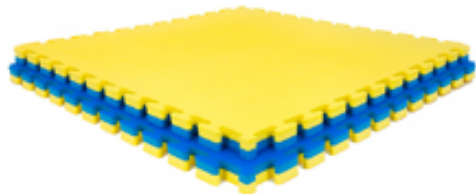

Workshop & Production Line:

Loading Container:

Europe & USA Certificate , Standard:

**High Density Gym Sport Floor Mat:**

**Black Foam floor anti-slip, water-proof:**

Soft-Tiles.com