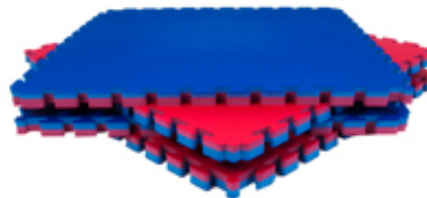

Workshop & Production Line:

Loading Container:

Europe & USA Certificate , Standard:

**High Density Gym Sport Floor Mat:**

**Black Foam floor anti-slip, water-proof:**

Soft-Tiles.com