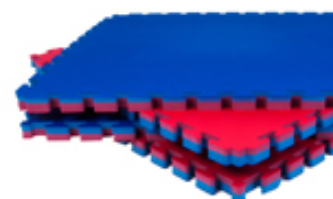

Europe, USA Certificate:

High Density Taekwondo Floor Mat: