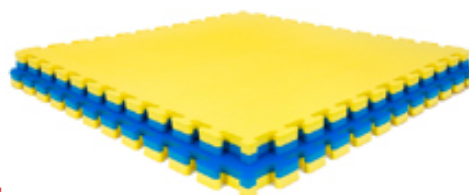

Europe, USA Certificate:

High Density Taekwondo Floor Mat: