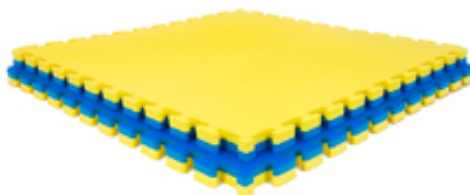

Europe, USA Certificate: