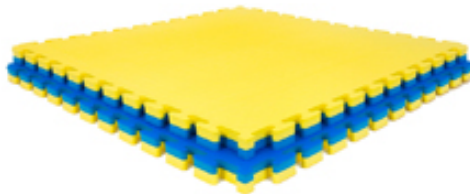

Europe, USA Certificate: