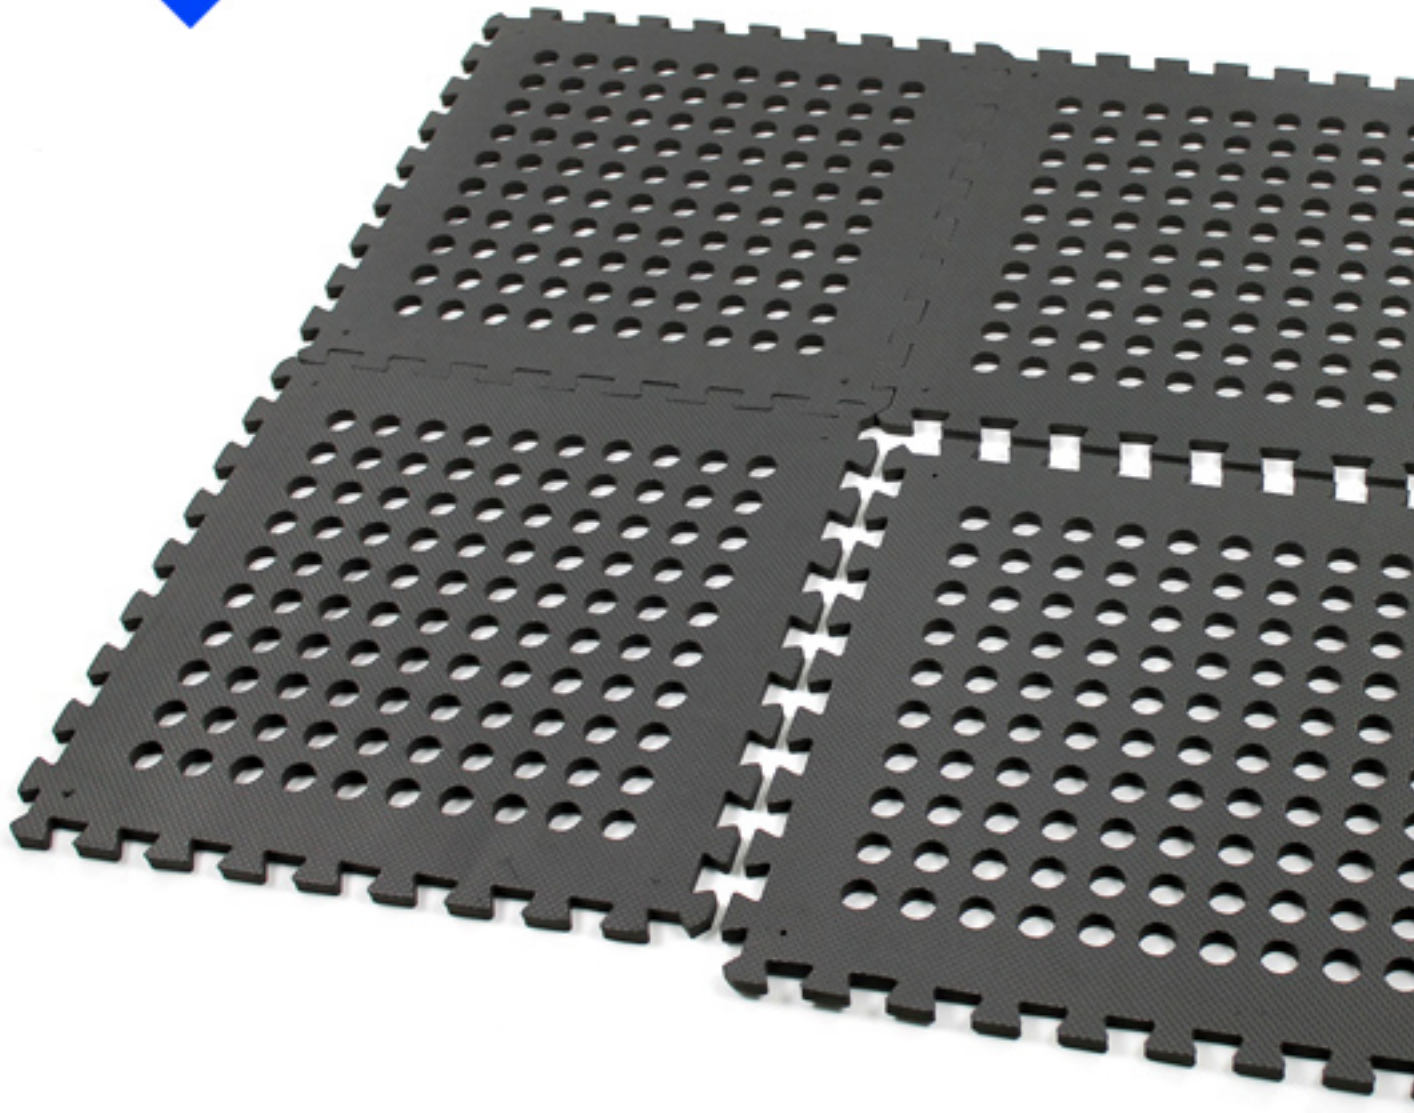


BLACK 60*60cm holes foam eva square interlocking From
<http://www.matfoam.com/>

MODEL:	24"X24"
SIZE:	10mm
PACKAGE:	4pcs/set

[BLACK 60*60cm holes foam eva square interlocking](#)

They are made from the best quality solid EVA Foam

which will not adsorb water so are very easy to keep clean.

You will get an average of 12 Edges, for every 6 tiles!

The holes allow any water or fluids to drain away.

Condition:

New: A brand-new, unused, unopened and undamaged item in original retail packaging (where packaging is applicable). If the item comes direct from a manufacturer, it may be delivered in non-retail packaging, such as a plain or unprinted box or plastic bag. See the seller's listing for full details.

Style:

square

Used Environmental:

The ideal Safety mats for gardens, play areas, parks, playground, schools, playgroups, nurseries, creches, childminders, families, grandparents etc.

- EVA Foam Floor Tiles with holes
- Pack of 6 tiles with 12pcs borders
- 6 tiles cover an area of 1.2 x 1.8m

-
- 10mm thick EVA foam
 - Closed cell construction (non absorbing)
 - Absorbs shock/noise on hard surfaces
 - Quick and easy to install, pieces lock together like a jigsaw
 - Lay and take up as and when you need to