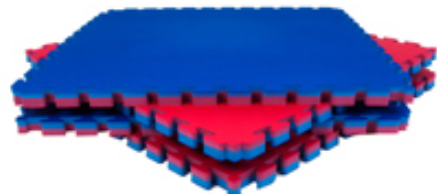

Europe, USA Certificate: