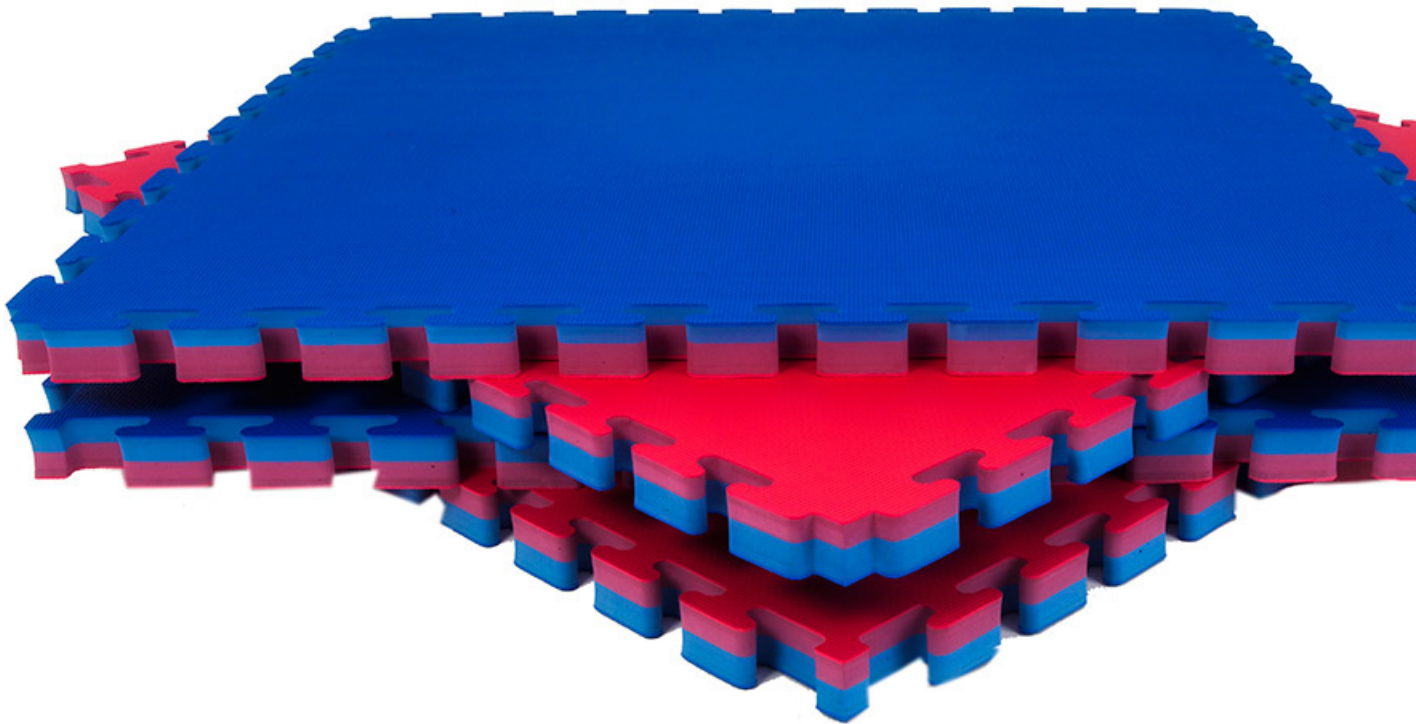

Pattern: "T"

APPLICATIONS