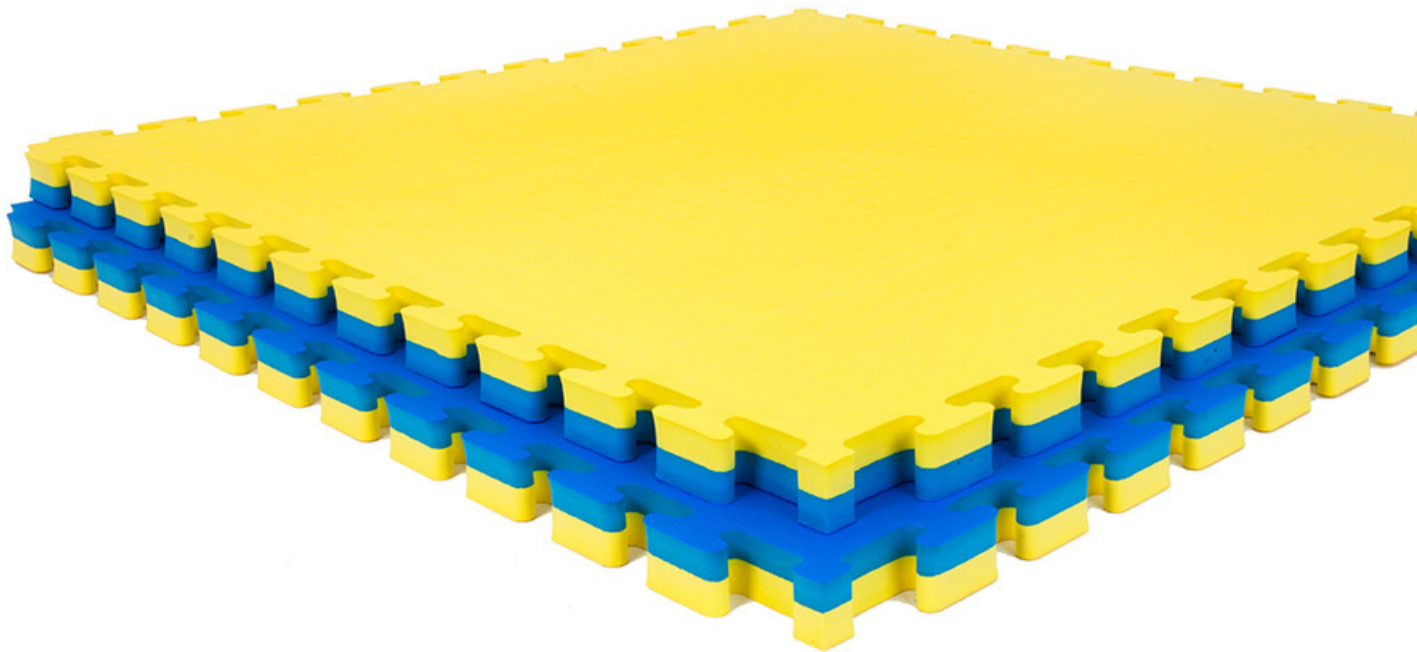

Taekwondo Floor Foam Mat From <http://www.matfoam.com/>

MODEL:	Taekwondo Foam Mat
SIZE:	60*60cm
PACKAGE:	6pcs/set by bags per thickness

[Double Color Gym Floor Foam mat](#)

Details : Gym EVA Mat/Sport Mat

FEATURES

Environmentally Friendly - Made from Recycled Materials

Reversible - patented design allows use of both sides for aesthetic checkerboard design or for replacing damaged tile surfaces

Child Safe

Non Toxic - Lead Free/Latex Free

Portable - easy to assemble and disassemble to transport.

Floating floor - no adhesives needed or recommended

Anti-slip textured surface

APPLICATIONS	FEATURES	PROPERTIES
Pre-schools	Environmentally Friendly - Made from Recycled Materials	Child Safe
Day Care Centers	Reversible - patented design allows use of both sides for aesthetic checkerboard design or for replacing damaged tile surfaces	(ASTM F 963-07)
Churches	Child Safe	Fire retardant
Basements	Non Toxic - Lead Free/Latex Free	(UL 94 Test Rating HB F)
Exercise Rooms	Closed Cell High Density foam helps resist moisture	Moisture Resistant
and Home Gyms	Flexible and Extremely Durable	Odorless
Kid's Play Areas	Shock Absorbent	Anti-slip
Laundry Rooms	Acoustic and Thermal Insulation properties Protects surfaces from damage	Anti-Fatigue
Garages and Workshops	Easy to Clean - use mild soap and water. Test your vacuum prior to using and adjust to its highest setting	
Camping/Recreation		

and Do Not use the power brush feature.

Construction Traffic Portable - easy to assemble and disassemble to transport.

Anti-fatigue Areas Floating floor - no adhesives needed or recommended

Trade Shows Anti-slip textured surface