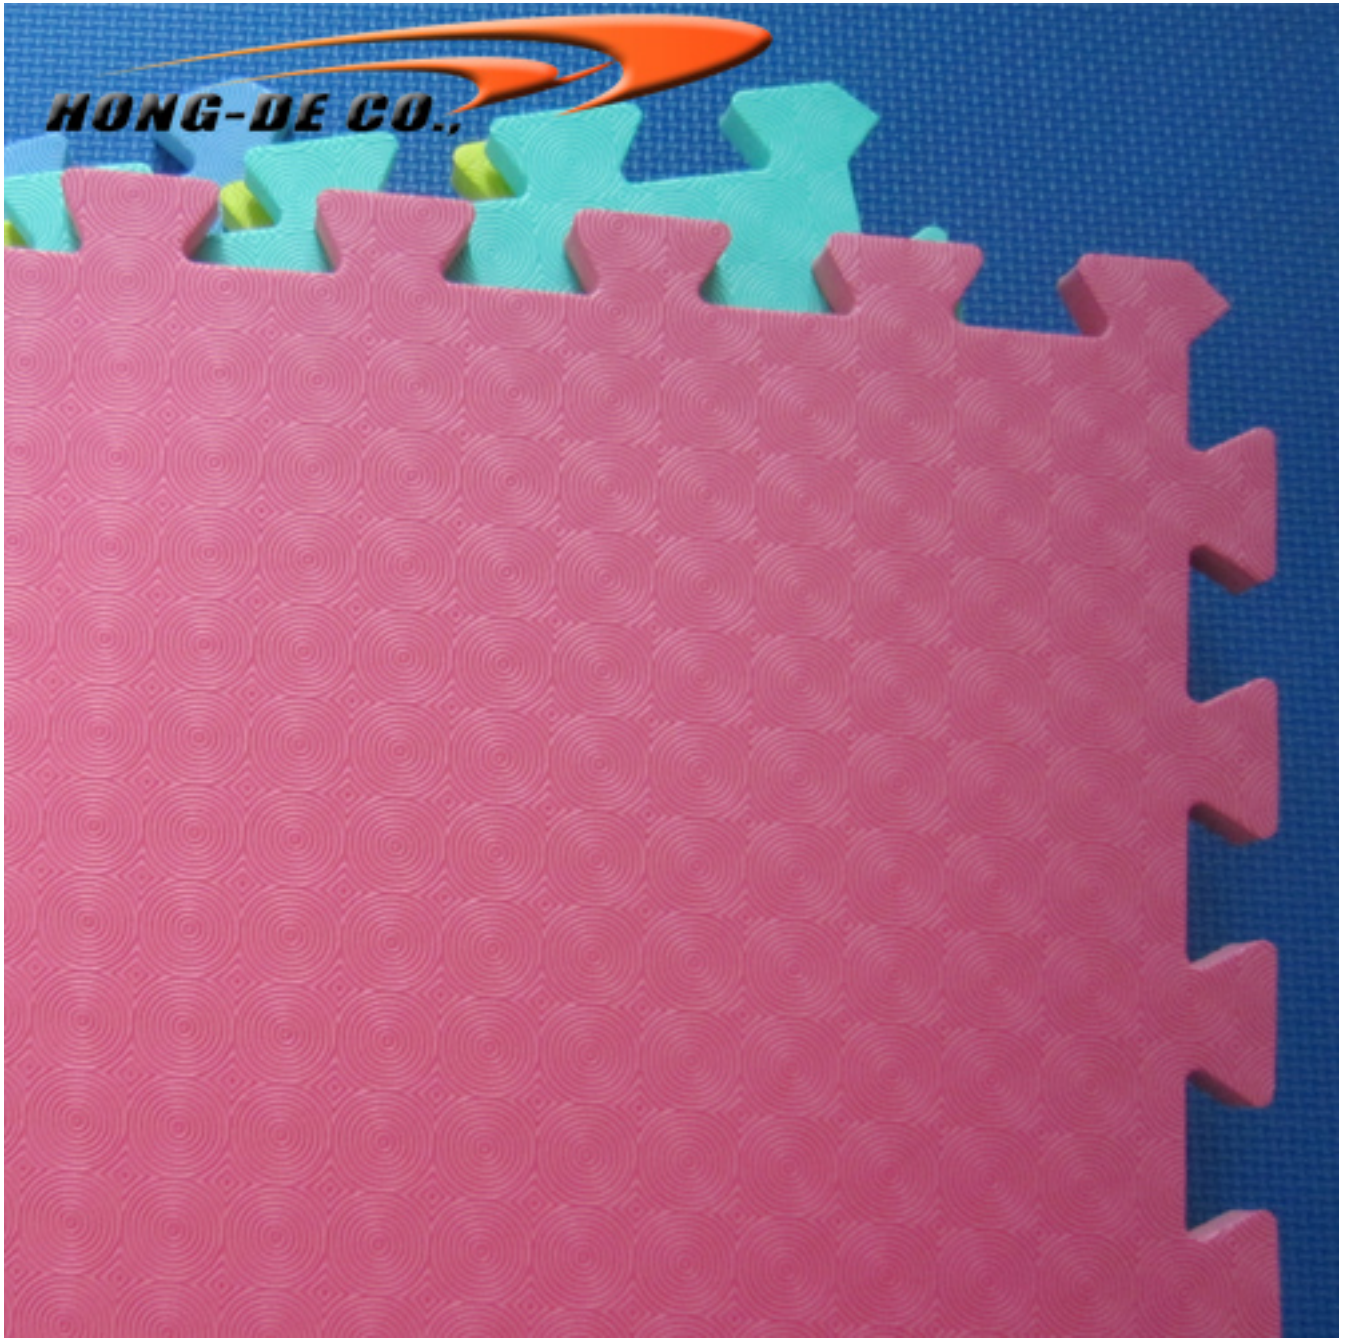


Reversible Gym Floor Foam Mat 20,25,30,40mm From
<http://www.matfoam.com/>

MODEL:	Foam Gym mat
SIZE:	1m*1m
PACKAGE:	6pcs/set by bags per thickness

[Reversible Gym Floor Foam Mat 20,25,30,40mm](#)

used for fitness, gym house , sport and Taekwondo field mainly exporting to Australia , USA and Eruope

Colour Available:

Hardness: 35-40

Thickness: 12mm,20mm,25mm,30mm,40mm

Many Colours Are Available including grey+black, red+blue , green+lime & brown+tan

Product Details:

Place of Origin:	Gym mat
Brand Name:	Gym mat
Certification:	EN71, REACH , Formamide
Model Number:	hongdeind.com
Material:	EVA 100%
Density:	40 degree

APPLICATIONS	FEATURES	PROPERTIES
Pre-schools	Environmentally Friendly - Made from Recycled Materials	Child Safe
Day Care Centers	Reversible - patented design allows use of both sides for aesthetic checkerboard design or for replacing damaged tile surfaces	(ASTM F 963-07)
Churches	Child Safe	Fire retardant
Basements	Non Toxic - Lead Free/Latex Free	(UL 94 Test Rating HBF)
Exercise Rooms	Closed Cell High Density foam helps resist moisture	Moisture Resistant
and Home Gyms	Flexible and Extremely Durable	Odorless
Kid's Play Areas	Shock Absorbent	Anti-slip
Laundry Rooms	Acoustic and Thermal Insulation properties	Anti-Fatigue
Garages and Workshops	Protects surfaces from damage	
Camping/Recreation	Easy to Clean - use mild soap and water. Test your vacuum prior to using and adjust to its highest setting	
Construction Traffic	and Do Not use the power brush feature. Portable - easy to assemble and disassemble to transport.	
Anti-fatigue Areas	Floating floor - no adhesives needed or recommended	
Trade Shows	Anti-slip textured surface	