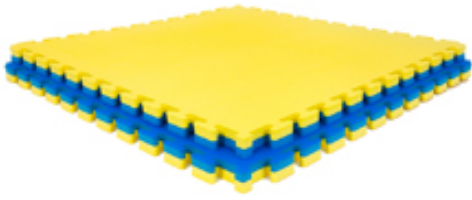

Lab & Research:

Workshop & Production Line:

Loading Container:

Europe & USA Certificate , Standard:

High Density Gym Sport Floor Mat:

Black Foam floor anti-slip, water-prrof:

Soft-Tiles.com

Soft-Tiles.com