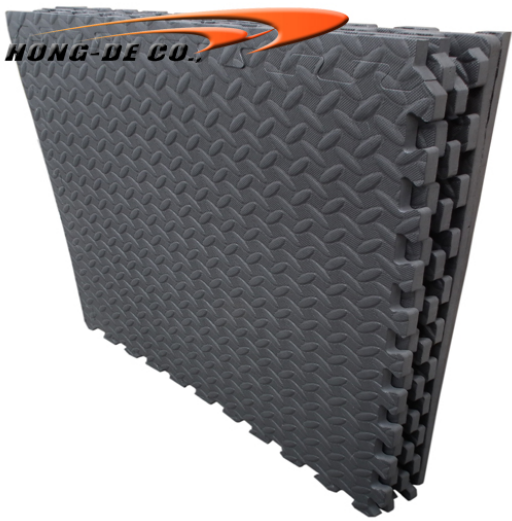

Lab & Research:

Workshop & Production Line:

Loading Container:

Europe & USA Certificate , Standard:

High Density Gym Sport Floor Mat:

Black Foam floor anti-slip, water-prrof:

Soft-Tiles.com

Soft-Tiles.com