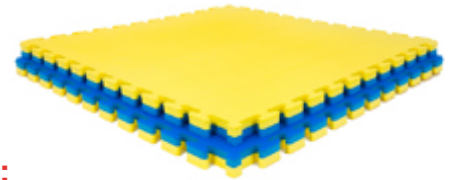

High Density Reversible Gym Mat/Taekwondo Foam Mat: