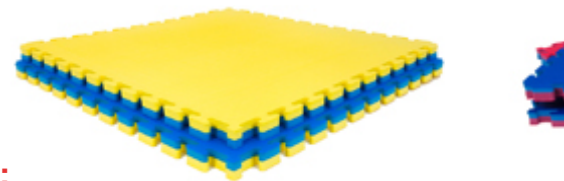

High Density Reversible Gym Mat/Taekwondo Foam Mat:

Alphabet Playmats Packing: