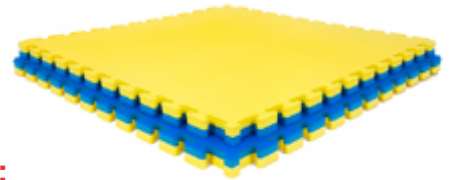

Europe,USA Certificate Standard including EN71,REACH and FORMAMIDE:

High Density Reversible Gym Mat/Taekwondo Foam Mat:

Soft-Tiles
.com

产品选择

PRODUCT SELECTION

9片装(包含9单片/12围边/4圆角)

12片装(包含12单片/14围边/4圆角)

Soft-Tiles.com