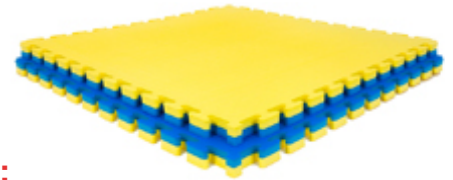

Europe,USA Certificate Standard including EN71,REACH and FORMAMIDE:

High Density Reversible Gym Mat/Taekwondo Foam Mat:

Soft-Tiles
.com

产品选择

PRODUCT SELECTION

9片装(包含9单片/12围边/4圆角)

12片装(包含12单片/14围边/4圆角)

Soft-Tiles.com