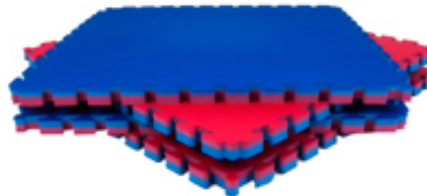

High Density Gym Sport Floor Mat: