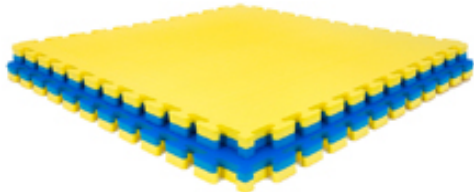

High Density Gym Sport Floor Mat: