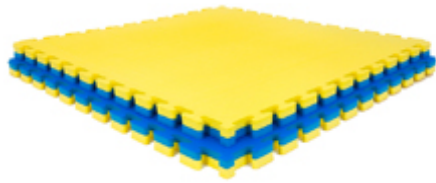

Factory environment

Workshop & Production Line:

Loading Container:

Europe,USA Certificate Standard including EN71,REACH and FORMAMIDE:

High Density Reversible Gym Mat/Taekwondo Foam Mat:

Soft-Tiles.com
Soft-Tiles.com