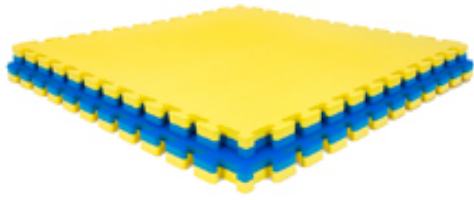

Lab & Research:

Workshop & Production Line:

Loading Container:

Europe & USA Certificate , Standard:

High Density Gym Sport Floor Mat:

Black Foam floor anti-slip, water-prrof: