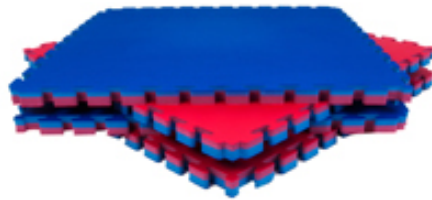

Lab & Research:

Workshop & Production Line:

Loading Container:

Europe & USA Certificate , Standard:

High Density Gym Sport Floor Mat:

Black Foam floor anti-slip, water-prrof: