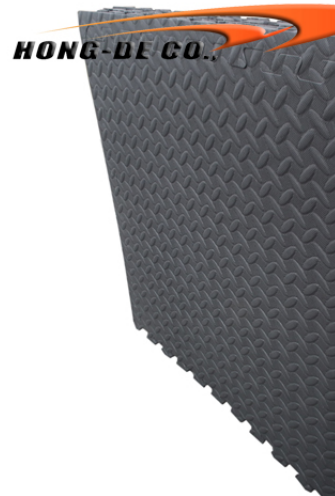

Workshop & Production Line:

Loading Container:

Europe,USA Certificate,Standard:

High Density Gym Sport Floor Mat:

Black Foam floor anti-slip, water-prrof:

Soft-Tiles.com