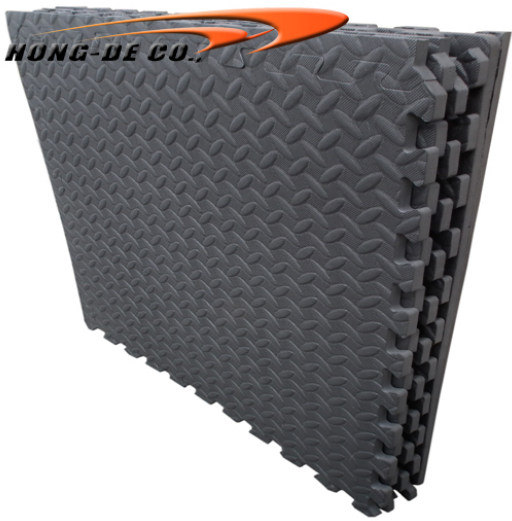

Workshop & Production Line:

Loading Container:

Europe,USA Certificate,Standard:

High Density Gym Sport Floor Mat:

Black Foam floor anti-slip, water-prrof:

Soft-Tiles.com