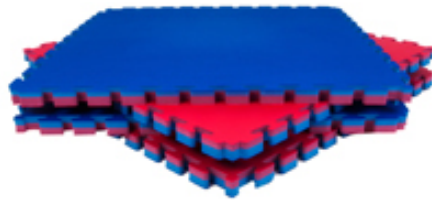

Workshop & Production Line:

Loading Container:

Europe,USA Certificate,Standard:

High Density Gym Sport Floor Mat:

Black Foam floor anti-slip, water-prrof:

Soft-Tiles.com