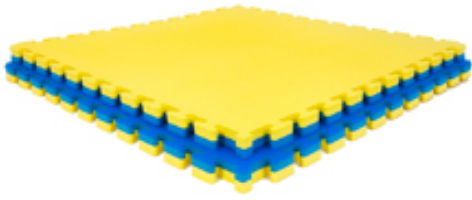

Workshop & Production Line:

Loading Container:

Europe,USA Certificate,Standard:

High Density Gym Sport Floor Mat:

Black Foam floor anti-slip, water-prrof:

Soft-Tiles.com