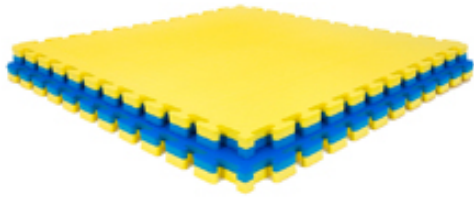

High Density Gym Sport Floor Mat:

Black Foam floor anti-slip, water-prrof:

Soft-Tiles.com