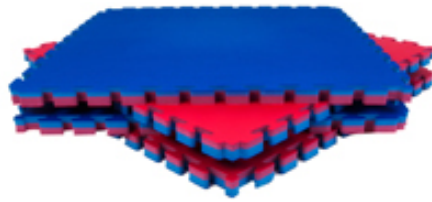

High Density Gym Sport Floor Mat:

Black Foam floor anti-slip, water-prrof:

Soft-Tiles.com