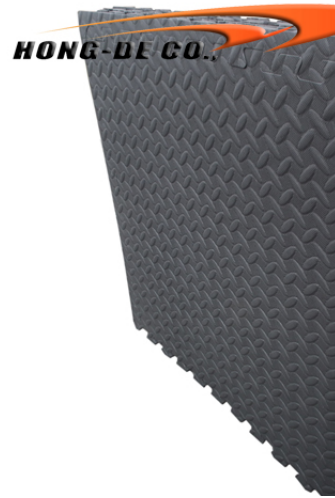

High Density Gym Sport Floor Mat:

Black Foam floor anti-slip, water-prrof:

Soft-Tiles.com