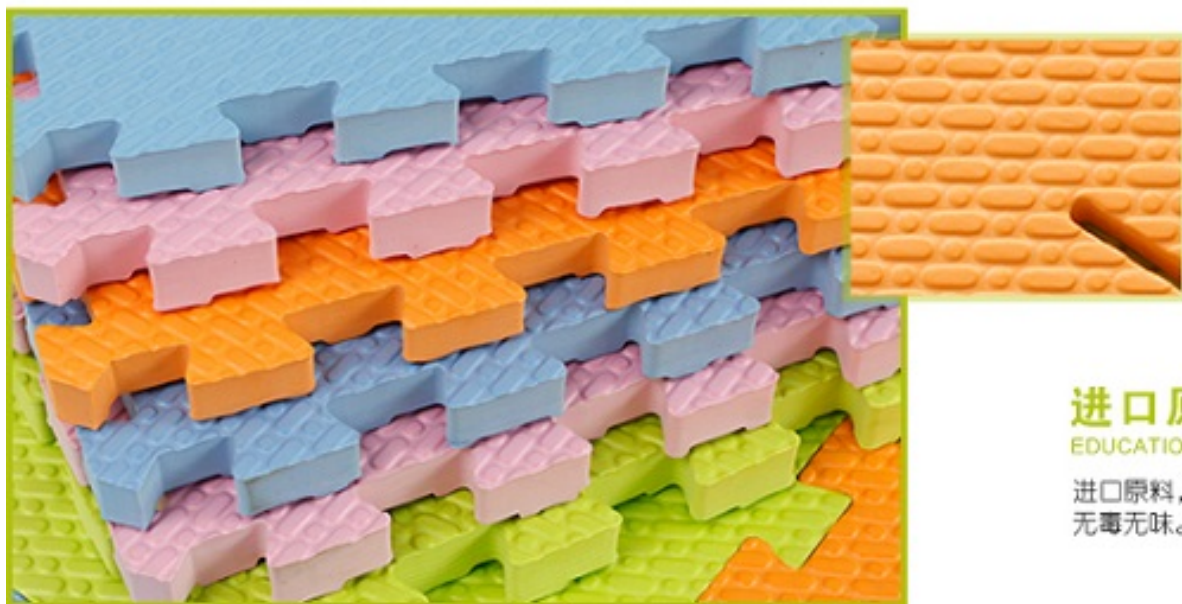

20mm thickness softer , safety and anti-slip

EVA防滑浴室地垫

— 防滑耐磨 浴室必备 —

SIDE-IMPACT PROTECTION CAN BE ADJUSTED ACCORD
TO THE CHILD EACH GROWTH STAGE HEAD AND SHOULDERS RELIABLE.

Specifications

- 1) EVA anti-slip mat bathroom
- 2) Color: Blue, Green, Orange and Pink
- 3) DMF, SGS, ROHS, REACH, EN-71

- 4)Function: Intellectual Mat
- 5)Market: Europe, USA, Japan and Korea

The Front Design:

细节展示 DETAILS

我们专注地垫 无毒
NON-TOXIC TASTELESS

NO.1

厚度说明

THE THICKNESS OF THE

地垫是发泡产品，有可能会出误差
这是工业所不能解决的问题。地垫可
能会有 $\pm 0.1\text{CM}$ 的误差，属于正常现
象。

进口原料

EDUCATIONAL FUNCTION

进口原料，高压压制，工艺精湛
无毒无味。

Product name	EVA anti-slip foam bath mat
Item No.	HD601
Unit	set
Color	Customized
Packing	1pcs per set
Material	EVA(high density foam)
Size:	55*40*2.0cm
Pattern	bath mat
Features	1)Intellectual promotion 2)Non-toxic,eco-friendly 3)Anti-slip 4)Waterproof 5)No adhesive is required,simply interlocked
Package	1 pcs wrapped in an POF bag.
Packing list	20ets/ carton, 67*45*47cm, G.W/N.W:10.5/9kgs
Certification	SGS,EN71, part1,2,3, REACH,DMF,ASTM,CPSIA,3C
Factory	OEM; customized
MOQ:	4000 SETS
Sample delivery	5 days atfer sample payment receipt
Suitable place	Bedroom, kidsroom, outdoor, preschools, amusement park
Market	Europe, USA, Japan, korea
The BACK Design:	

NO. 3

背面纹路

SEAMLESS SPLICING

凹凸设计防滑同时增强水流，防止污垢堆积，有效减少细菌滋生霉变。

防滑纹路

TEXTURE DESCRIPTION

表面独特的防滑纹路处理，增加摩擦力，同时兼备足底穴位按摩功能。

Colour Choice: