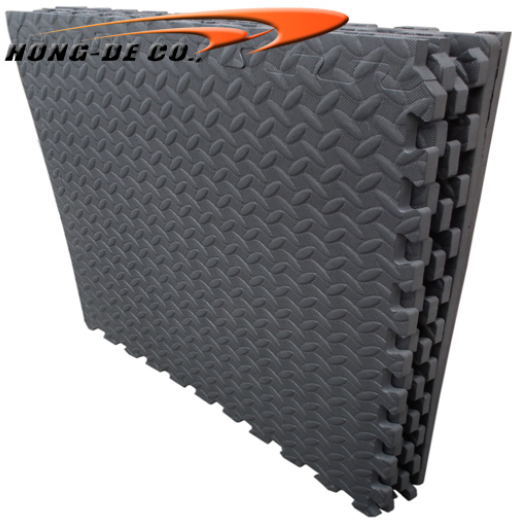

Workshop & Production Line:

Loading Container:

Europe & USA Certificate , Standard:

High Density Gym Sport Floor Mat:

Black Foam floor anti-slip, water-prrof:

Size: 55X40cm
Soft-Tiles.com