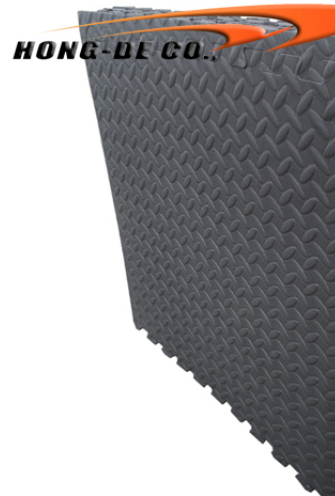

Workshop & Production Line:

Loading Container:

Europe & USA Certificate , Standard:

High Density Gym Sport Floor Mat:

Black Foam floor anti-slip, water-prrof:

Size: 55X40cm
Soft-Tiles.com