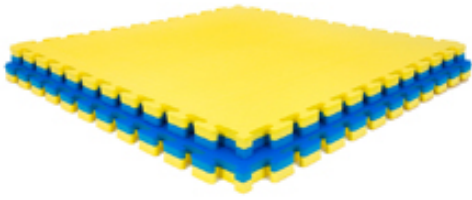

Workshop & Production Line:

Loading Container:

Europe & USA Certificate , Standard:

High Density Gym Sport Floor Mat:

Black Foam floor anti-slip, water-prrof:

Size: 55X40cm
Soft-Tiles.com