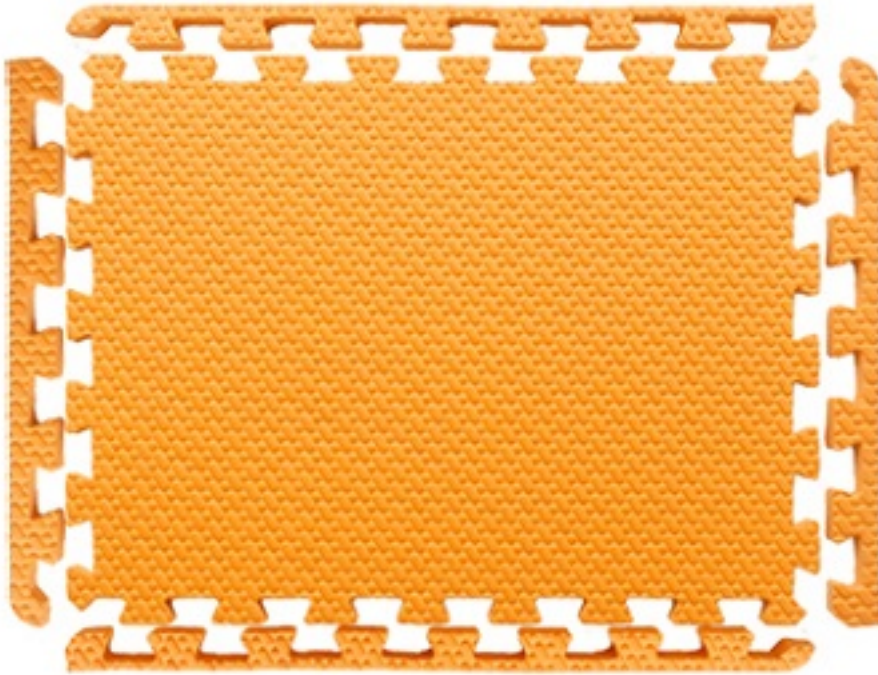

20mm thickness softer , safety and anti-slip

EVA防滑浴室地垫

— 防滑耐磨 浴室必备 —

SIDE-IMPACT PROTECTION CAN BE ADJUSTED ACCORD
TO THE CHILD EACH GROWTH STAGE HEAD AND SHOULDERS RELIABLE.

Specifications

- 1) EVA anti-slip mat bathroom
- 2) Color: Blue, Green, Orange and Pink
- 3) DMF, SGS, ROHS, REACH, EN-71

进口原料

EDUCATIONAL FUNCTION

进口原料，高压压制，工艺精湛
无毒无味。

Product name	EVA anti-slip foam bath mat
Item No.	HD601
Unit	set
Color	Customized
Packing	1pcs per set
Material	EVA(high density foam)
Size:	55*40*2.0cm
Pattern	bath mat
Features	1)Intellectual promotion 2)Non-toxic,eco-friendly 3)Anti-slip 4)Waterproof 5)No adhesive is required,simply interlocked
Package	1 pcs wrapped in an POF bag.
Packing list	20ets/ carton, 67*45*47cm, G.W/N.W:10.5/9kgs
Certification	SGS,EN71, part1,2,3, REACH,DMF,ASTM,CPSIA,3C
Factory	OEM; customized
MOQ:	4000 SETS
Sample delivery	5 days atfer sample payment receipt
Suitable place	Bedroom, kidsroom, outdoor, preschools, amusement park
Market	Europe, USA, Japan, korea
The BACK Design:	

NO. 3

背面纹路

SEAMLESS SPLICING

凹凸设计防滑同时增强水流，防止污垢堆积，有效减少细菌滋生霉变。

防滑纹路

TEXTURE DESCRIPTION

表面独特的防滑纹路处理，增加摩擦力，同时兼备足底穴位按摩功能。

Colour Choice:

颜色展示

COLOR SELECTION

橘色有边条

柠檬绿

Compare with other suppliers:

Detail is v.important:

Applicant and Used in life:

Factory environment