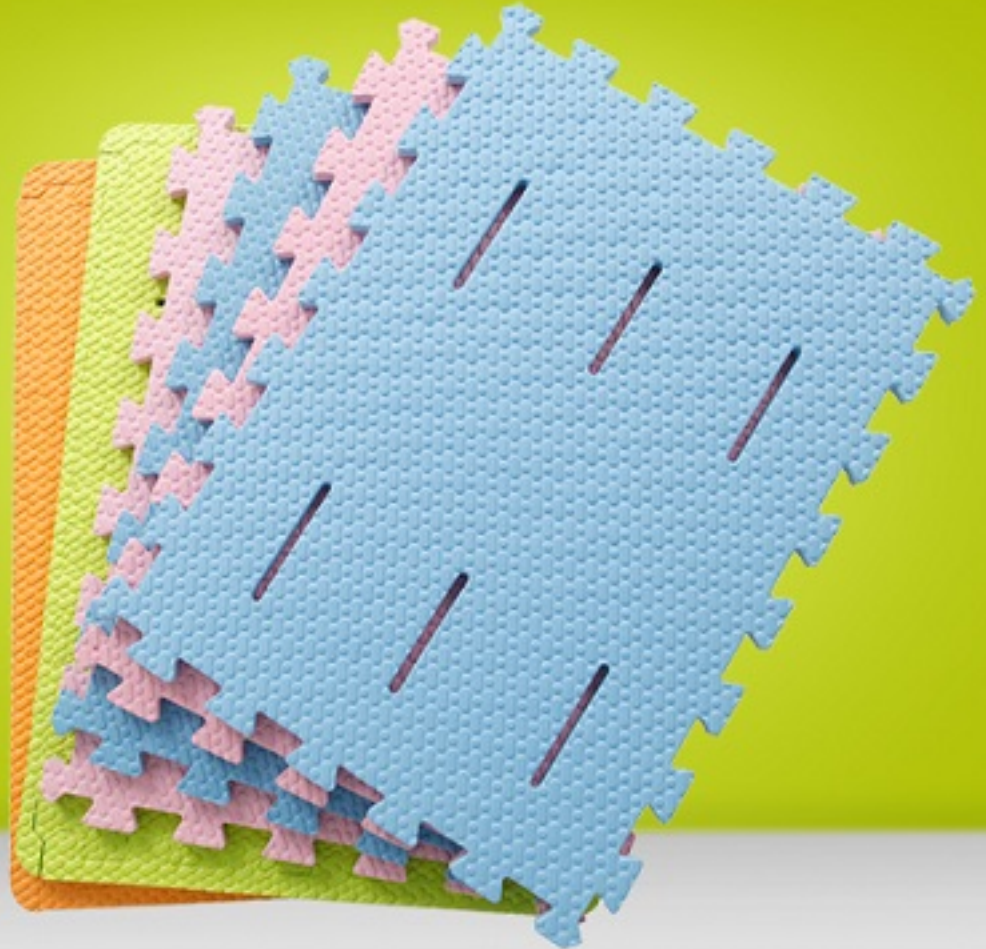


Bathroom rug sets 55*40cm From <http://www.matfoam.com/>

MODEL:	55*40cm
SIZE:	20mm thickness
PACKAGE:	one piece packed by one shrink fim

Anti slip bathroom mat

55*40 cm EVA interlocking anti slip bath mat non-toxic , anti-slip & interlocking design

20mm thickness softer , safety and anti-slip

EVA防滑浴室地垫

— 防滑耐磨 浴室必备 —

SIDE-IMPACT PROTECTION CAN BE ADJUSTED ACCORD
TO THE CHILD EACH GROWTH STAGE HEAD AND SHOULDERS RELIABLE.

Specifications

- 1) EVA anti-slip mat bathroom
- 2) Color: Blue, Green, Orange and Pink
- 3) DMF, SGS, ROHS, REACH, EN-71

- 4)Function: Intellectual Mat
- 5)Market: Europe, USA, Japan and Korea

The Front Design:

细节展示 DETAILS

我们专注地垫 无毒
NON-TOXIC TASTELESS

NO.1

厚度说明

THE THICKNESS OF THE

地垫是发泡产品，有可能会出误差
这是工业所不能解决的问题。地垫可
能会有 $\pm 0.1\text{CM}$ 的误差，属于正常现
象。

进口原料

EDUCATIONAL FUNCTION

进口原料，高压压制，工艺精湛
无毒无味。

Product name	EVA anti-slip foam bath mat
Item No.	HD601
Unit	set
Color	Customized
Packing	1pcs per set
Material	EVA(high density foam)
Size:	55*40*2.0cm
Pattern	bath mat
Features	1)Intellectual promotion 2)Non-toxic,eco-friendly 3)Anti-slip 4)Waterproof 5)No adhesive is required,simply interlocked
Package	1 pcs wrapped in an POF bag.
Packing list	20ets/ carton, 67*45*47cm, G.W/N.W:10.5/9kgs
Certification	SGS,EN71, part1,2,3, REACH,DMF,ASTM,CPSIA,3C
Factory	OEM; customized
MOQ:	4000 SETS
Sample delivery	5 days atfer sample payment receipt
Suitable place	Bedroom, kidsroom, outdoor, preschools, amusement park
Market	Europe, USA, Japan, korea
The BACK Design:	