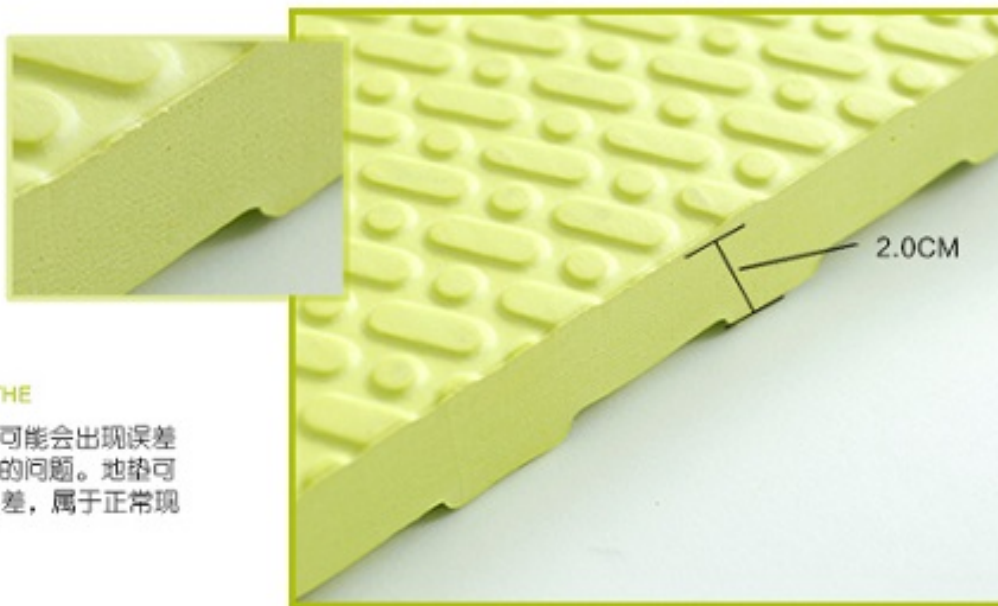


Bathroom rug sets 55*40cm From <http://www.matfoam.com/>

MODEL:	55*40cm
SIZE:	20mm thickness
PACKAGE:	one piece packed by one shrink fim

Anti slip bathroom mat

55*40 cm EVA interlocking anti slip bath mat non-toxic , anti-slip & interlocking design

20mm thickness softer , safety and anti-slip

EVA防滑浴室地垫

— 防滑耐磨 浴室必备 —

SIDE-IMPACT PROTECTION CAN BE ADJUSTED ACCORD
TO THE CHILD EACH GROWTH STAGE HEAD AND SHOULDERS RELIABLE.

Specifications

- 1) EVA anti-slip mat bathroom
- 2) Color: Blue, Green, Orange and Pink
- 3) DMF, SGS, ROHS, REACH, EN-71

- 4)Function: Intellectual Mat
- 5)Market: Europe, USA, Japan and Korea

The Front Design:

细节展示 DETAILS

我们专注地垫 无毒
NON-TOXIC TASTELESS

NO.1

厚度说明

THE THICKNESS OF THE

地垫是发泡产品，有可能会出误差
这是工业所不能解决的问题。地垫可
能会有 $\pm 0.1\text{CM}$ 的误差，属于正常现
象。

进口原料

EDUCATIONAL FUNCTION

进口原料，高压压制，工艺精湛
无毒无味。

Product name	EVA anti-slip foam bath mat
Item No.	HD601
Unit	set
Color	Customized
Packing	1pcs per set
Material	EVA(high density foam)
Size:	55*40*2.0cm
Pattern	bath mat
Features	1)Intellectual promotion 2)Non-toxic,eco-friendly 3)Anti-slip 4)Waterproof 5)No adhesive is required,simply interlocked
Package	1 pcs wrapped in an POF bag.
Packing list	20ets/ carton, 67*45*47cm, G.W/N.W:10.5/9kgs
Certification	SGS,EN71, part1,2,3, REACH,DMF,ASTM,CPSIA,3C
Factory	OEM; customized
MOQ:	4000 SETS
Sample delivery	5 days atfer sample payment receipt
Suitable place	Bedroom, kidsroom, outdoor, preschools, amusement park
Market	Europe, USA, Japan, korea
The BACK Design:	