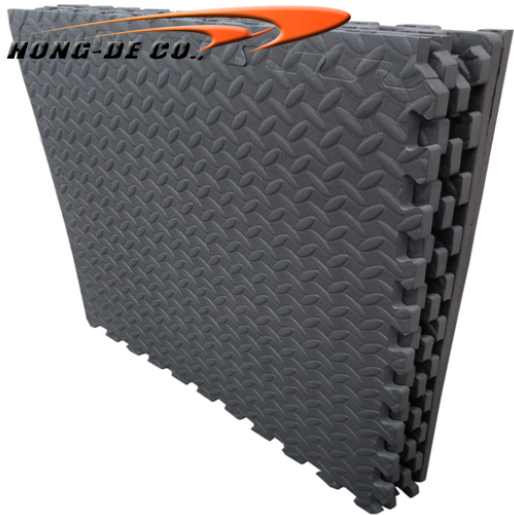

Factory environment

Lab & Research:

Workshop & Production Line:

Loading Container:

Europe & USA Certificate , Standard:

High Density Gym Sport Floor Mat:

Black Foam floor anti-slip, water-proof:

Size: 85X60cm