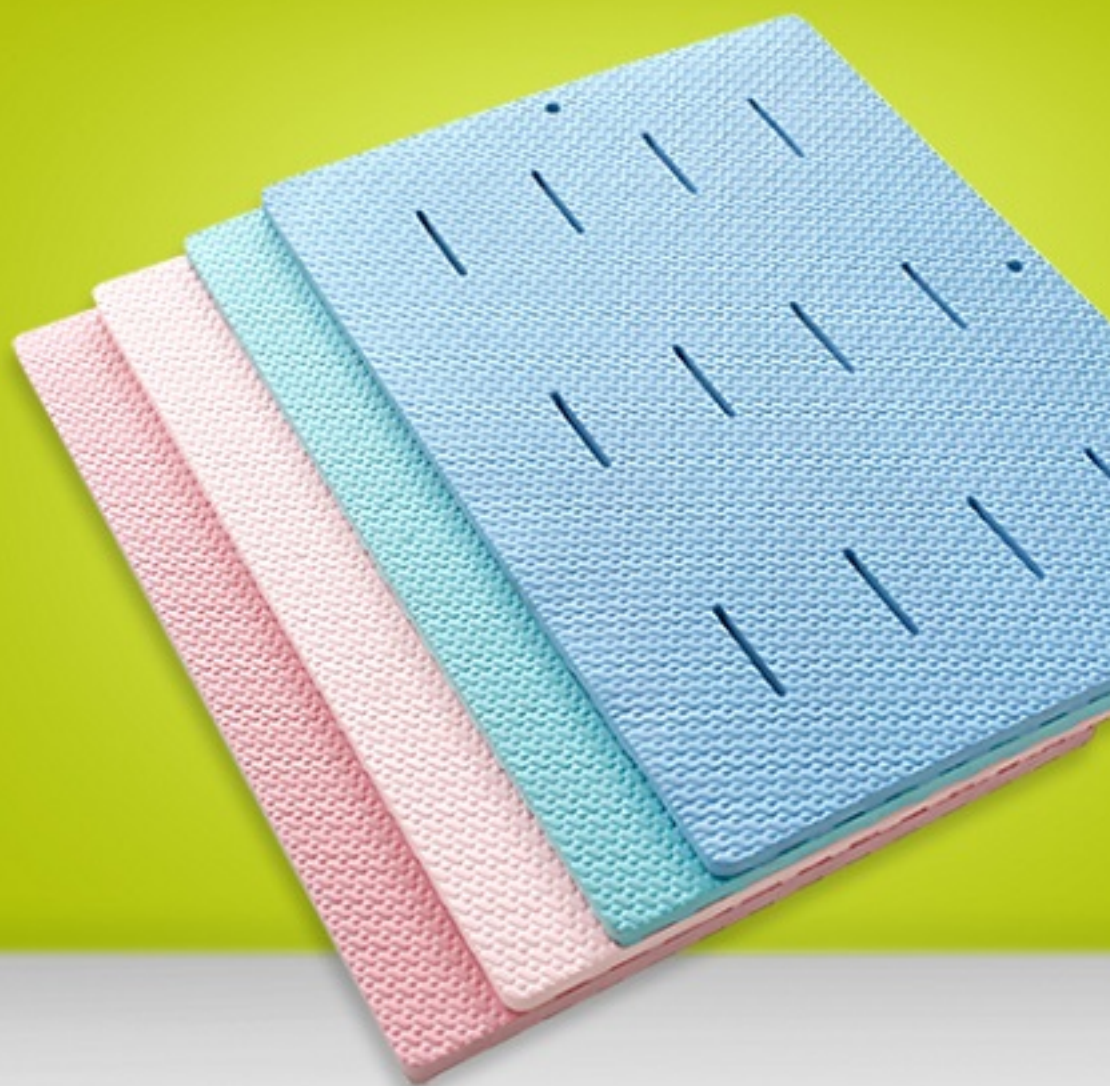


Anti slip bath Floor Mat 85*60cm 20mm thick From <http://www.matfoam.com/>

MODEL:	85*60cm
SIZE:	20mm thickness
PACKAGE:	one piece packed by one shrink fim

85*60 cm EVA anti slip bath rugs non-toxic , anti-slip design

20mm thickness softer , safety and anti-slip

EVA防滑浴室地垫

— 防滑耐磨 浴室必备 —

SIZE-IMPACT PROTECTION CAN BE ADJUSTED ACCORD
THE CHILD EACH GROWTH STAGE HEAD AND SHOULDERS RELIABLE.

Specifications

- 1)EVA anti-slip mat bathroom
- 2)Color:Blue, Green, Orange and Pink
- 3)DMF,SGS,ROHS,REACH,EN-71
- 4)Function:Intellectual Mat
- 5)Market:Europe,USA, Japan and Korea

Product name	EVA anti-slip foam bath mat
Item No.	HD602
Unit	set
Color	Customized
Packing	1pcs per set
Material	EVA(high density foam)
Size:	85*60*2.0cm
Pattern	bath mat
Features	1)Intellectual promotion 2)Non-toxic,eco-friendly 3)Anti-slip 4)Waterproof 5)No adhesive is required,simply interlocked
Package	1 pcs wrapped in an POF bag.
Packing list	20ets/ carton, 67*45*47cm, G.W/N.W:10.5/9kgs
Certification	SGS,EN71, part1,2,3, REACH,DMF,ASTM,CPSIA,3C
Factory	OEM; customized
MOQ:	4000 SETS
Sample delivery	5 days atfer sample payment receipt
Suitable place	Bedroom, kidsroom, outdoor, preschools, amusement park
Market	Europe, USA, Japan, korea

材料

■ Soft-Tiles 地垫高档EVA由进口新料粒子发泡而成，无刺激性气味，SGS无味安全认证。

■ 市场上低档EVA由废旧回收料粒子发泡而成，挥发刺激性气味，有损人体健康。

纹路

■ Soft-Tiles 地垫纹路清晰，防滑度更高，无论孩子和老人都能有效保护。

■ 市面上的普通地垫，颜色灰暗并且纹路不清晰。不保色，易掉毛掉色工艺粗糙，不能有效的保护孩子跟老人。

Detail is v.important: