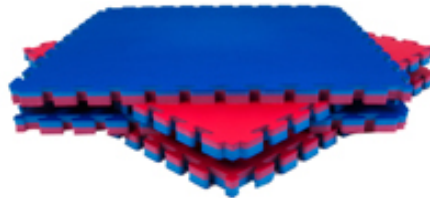

Factory environment

Lab & Research:

Workshop & Production Line:

Loading Container:

Europe & USA Certificate , Standard:

High Density Gym Sport Floor Mat:

Black Foam floor anti-slip, water-proof:

Size: 85X60cm