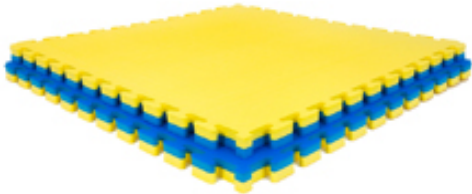

Factory environment

Lab & Research:

Workshop & Production Line:

Loading Container:

Europe & USA Certificate , Standard:

High Density Gym Sport Floor Mat:

Black Foam floor anti-slip, water-proof:

Size: 85X60cm