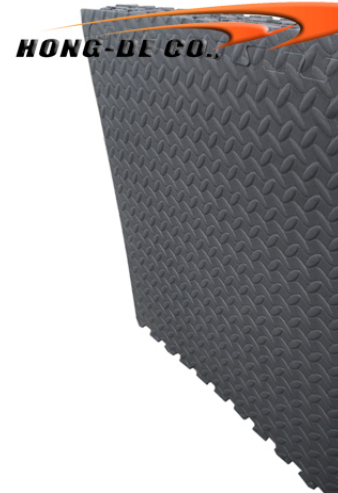

Factory environment

Lab & Research:

Workshop & Production Line:

Loading Container:

Europe & USA Certificate , Standard:

High Density Gym Sport Floor Mat:

Black Foam floor anti-slip, water-proof:

Size: 85X60cm