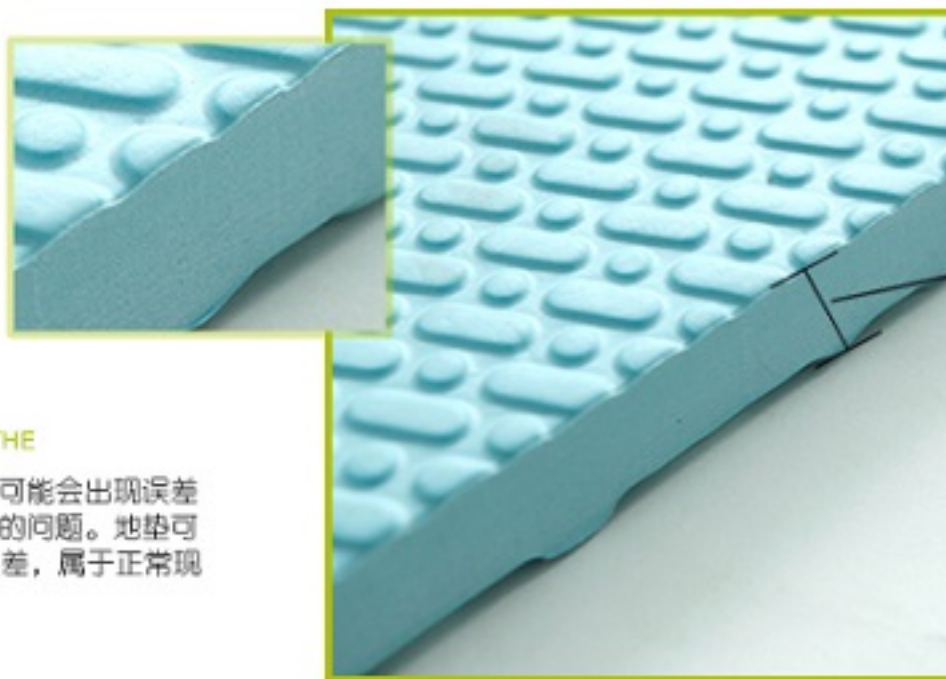

细节展示

DETAILS

我们专
NON-TO

NO.1

厚度说明

THE THICKNESS OF THE

地垫是发泡产品，有可能会出误差
这是工业所不能解决的问题。地垫可
能会有 $\pm 0.1\text{CM}$ 的误差，属于正常现象。