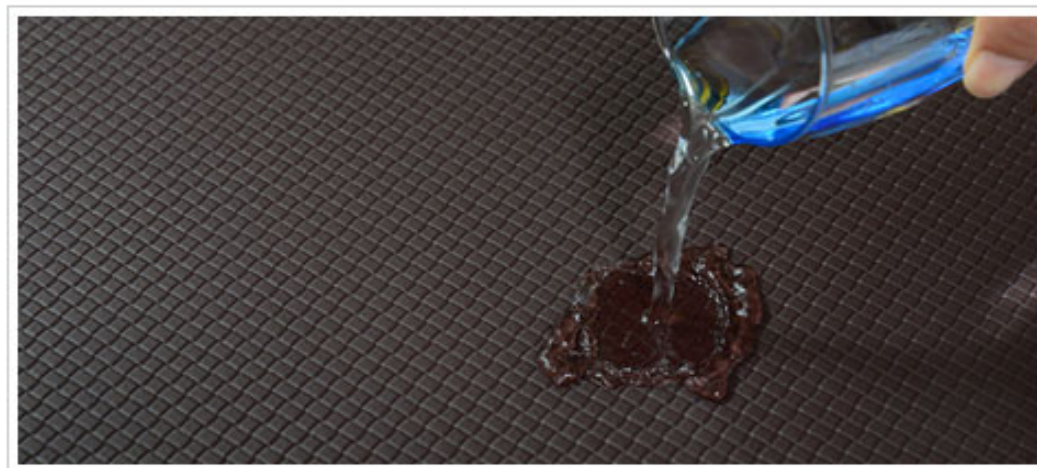


Anti-Fatigue Comfortable Mats with MULTI-SURFACE From
<http://www.matfoam.com/>

MODEL:	HD888
SIZE:	600*1500*18mm
PACKAGE:	1pcs/set

ANTI-FATIGUE - Our floor mats effectively relieve upto 40% pressure on your knees, feet and delicate joints in the legs. Whether you're standing in the kitchen for an hour cooking up your family dinner, or you're at your standing office desk working on your masterpiece, you will feel as if you're on a cloud. Less fatigue = Better Quality work!

>
Details.03

柔软性好
GOOD FLEXIBILITY

产品十分柔软，可以弯折折叠
收纳，节约空间

PRODUCT TEXTURE AND DELICATE, THICK EDGES
DENSITY GOOD-LOCKING OUT OF GOOD PRODUCTS.

SMOOTH RO

产品采用
防水

PRODUCT FLEXIBILITY IS

Enjoy the Comfort this Mat delivers in the Kitchen, Bathroom or even your Office Workplace

瑜伽垫采用立体压花皮革+环保阻燃橡胶制造而成，具有良好的柔
一定的阻燃功能，物美价廉

瑜伽垫表面规则的纹理既有防止在上面的你滑到受伤的功能，又有舒适的触感，非常的柔软

瑜伽垫韧性十足，踩在上面就感觉软软的十分舒服，对于练习瑜伽
在练习的时候就能非常省力了

瑜伽垫铺设场合多样，瑜伽教室，客厅，卧房都可与铺设，瑜伽垫由于
所有收纳方便，随时铺设

Factory environment

Factory environment